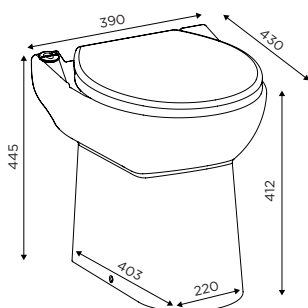

DIMENSIONS

For more technical information visit, www.saniflo.co.uk.