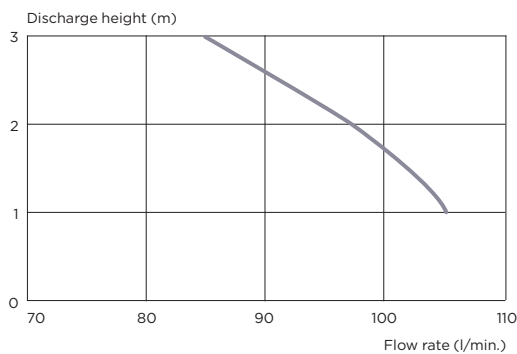

CONNECTION POSSIBLE

PUMPING DISTANCE

WARRANTY

Product Code:
1081

Barcode:
EAN 3308814399011

SANIFLO

SANICOMPACT®

Ultra compact unit: 430mm deep.
Small discharge pipework: 32 mm.
Flow rate: 100L/min.

Ideal for a compact space.
Able to add a basin to this small WC.
Low level noise: 51dB(A).

SEMI-TRANSPARENT VIEW

TECHNICAL FEATURES

Number of inlets available	1
Ø inlet	40 mm
Ø discharge pipework	32 mm
Flow rate	100L/min
Motor power	550 W
Voltage	220-240 V/50 Hz
Electrical class	Single phase
Sound level	51dB(A)

PACKAGING

SANICOMPACT
Non-return valve
Floor fixings provided

PUMP CURVE

DIMENSIONS

For more technical information visit, www.saniflo.co.uk.