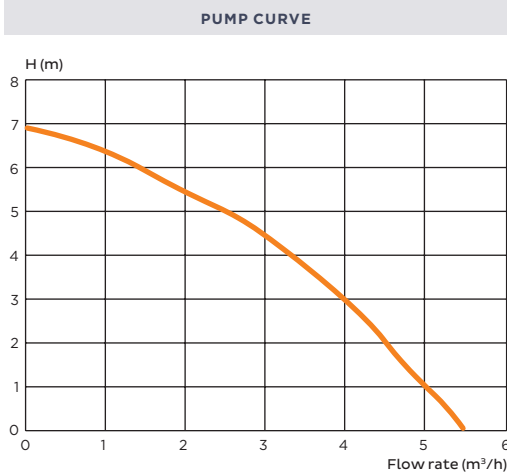

# SANIPUDDLE® FSP

- Pump up to 1mm particle size
- Leaves only a millimetre of water
- Integrated non-return valve
- Optional electronic trip control

**APPLICATIONS**

Portable pump for pumping puddles

For cellars, laundry rooms, swimming pools, garages etc.

**FEATURES**

Submersible pump for grey or rain water, with 1mm particle size

Polypropylene and stainless steel

1 1/4" vertical pressure outlet with DN 25 hose connector

**PACKAGING**

Pump

10m power cable with plug